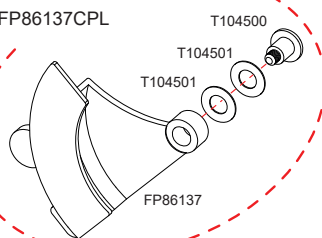

GMTCR8600 (3-PH,380V,50Hz)
 GMTCR8660 (3-PH,380V,60Hz)
 GMTCR8660/480 (3-PH,480V,60Hz)

GRT10M18

GRT10M19

GRT8616

GRT8614

GRT10M21

GRT86M24

GRTCRM26

GRT10M97

GRT27

GRT1018CPL

FRN86T

FP86137CPL

T8655CR

GRT1059CPL