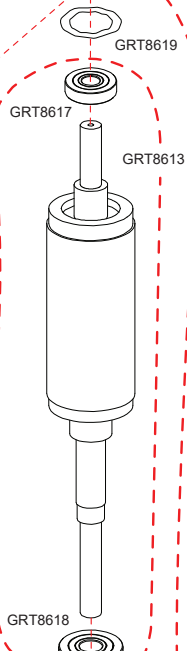

GMTCR8600 (3-PH,380V,50Hz)
 GMTCR8660 (3-PH,380V,60Hz)
 GMTCR8660/480 (3-PH,480V,60Hz)

GRT10M18

GRT10M19

GRT8616

GRT8614

GRT10M21

GRT86M24

GRTCRM26

GRT10M97

GRT27

GRT1018CPL

FRN86T

FP86137CPL

T8655CR

GRT1059CPL