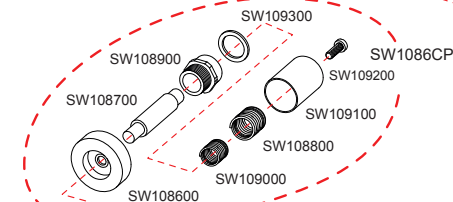

GMTCR8600 (3-PH,380V,50Hz)
 GMTCR8660 (3-PH,380V,60Hz)
 GMTCR8660/480 (3-PH,480V,60Hz)

GRT10M18

GRT10M19

GRT8616

GRT8614

GRT10M21

GRT86M24

GRTCRM26

GRT10M97

GRT27

GRT1018CPL

FRN86T

FP86137CPL

T8655CR

GRT1059CPL