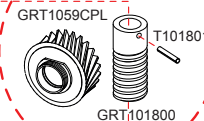

GRT1018CPL